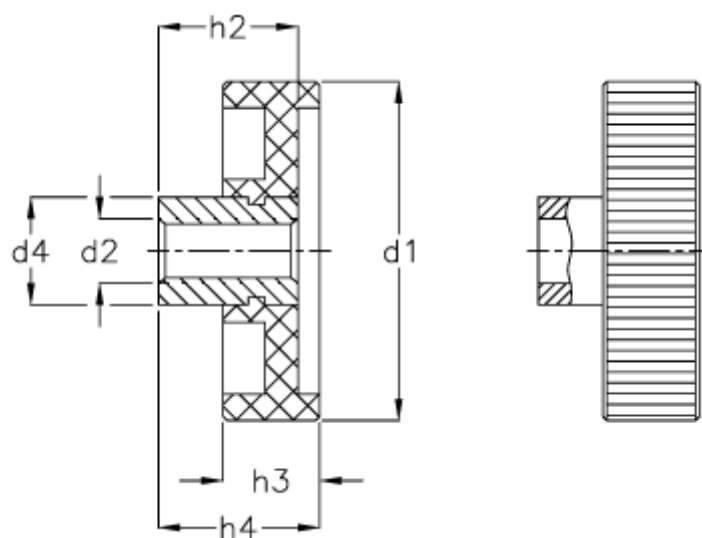

Data Sheet

Article number: 20226KT80B12

Description: E+G Handwheel
GN 226-KT-80-B12

Measures

d1 = 80
d2 = B 12
d4 = 25
h1 = 36
h2 = 29
h3 = 22